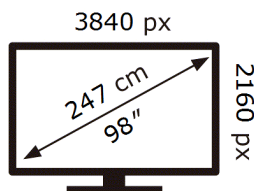

ENERG 

Samsung

QE98Q7FAAU

199 kWh/1000h

ABCDEF **G**

467 kWh/1000h

2019/2013