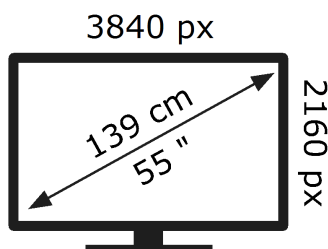

ENERG

HISENSE

55A6S

60 kWh/1000h

ABCDEF**G**

100 kWh/1000h

2019/2013